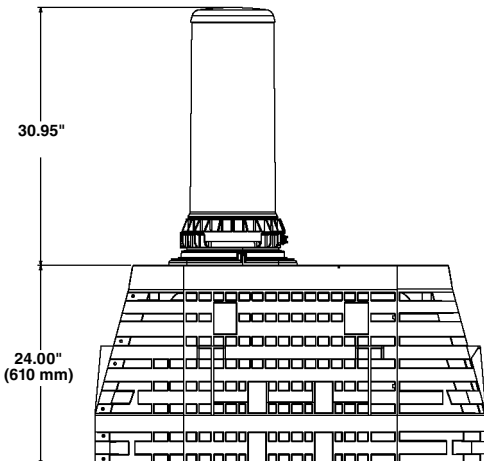

- **Independent Grounding System:** Accessible isolated grounding system that allows ground testing to occur without entering the splice enclosure
- **Durable:** Manufactured out of a flame and impact resistant polymer
- **Securable:** Collar latch mechanism allows attachment of different security devices
- **Modular:** Split design allows parts to be added or replaced without disrupting other assembled components
- **Customizable:** Create the closure that fits your application needs
- Patented