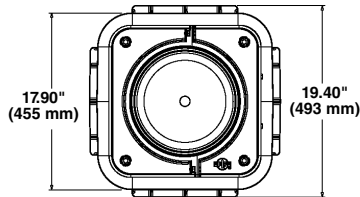

- **Independent Grounding System:** Accessible isolated grounding system that allows ground testing to occur without entering the splice enclosure
- **Durable:** Manufactured out of a flame and impact resistant polymer
- **Securable:** Collar latch mechanism allows attachment of different security devices
- **Modular:** Split design allows parts to be added or replaced without disrupting other assembled components
- **Customizable:** Create the closure that fits your application needs
- Patented