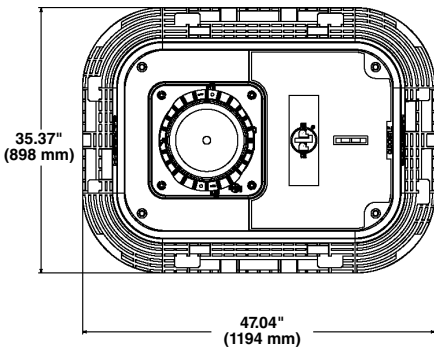

- **Independent Grounding System:** Accessible isolated grounding system that allows ground testing to occur without entering the splice enclosure
- **Durable:** Manufactured out of a flame and impact resistant polymer
- **Securable:** Collar latch mechanism allows attachment of different security devices
- **Modular:** Split design allows parts to be added or replaced without disrupting other assembled components
- **Customizable:** Create the closure that fits your application needs
- Patented