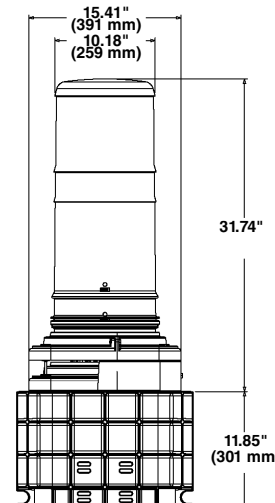

- **Independent Grounding System:** Accessible isolated grounding system that allows ground testing to occur without entering the splice enclosure
- **Durable:** Manufactured out of a flame and impact resistant polymer
- **Securable:** Collar latch mechanism allows attachment of different security devices
- **Modular:** Split design allows parts to be added or replaced without disrupting other assembled components
- **Customizable:** Create the closure that fits your application needs
- Patented